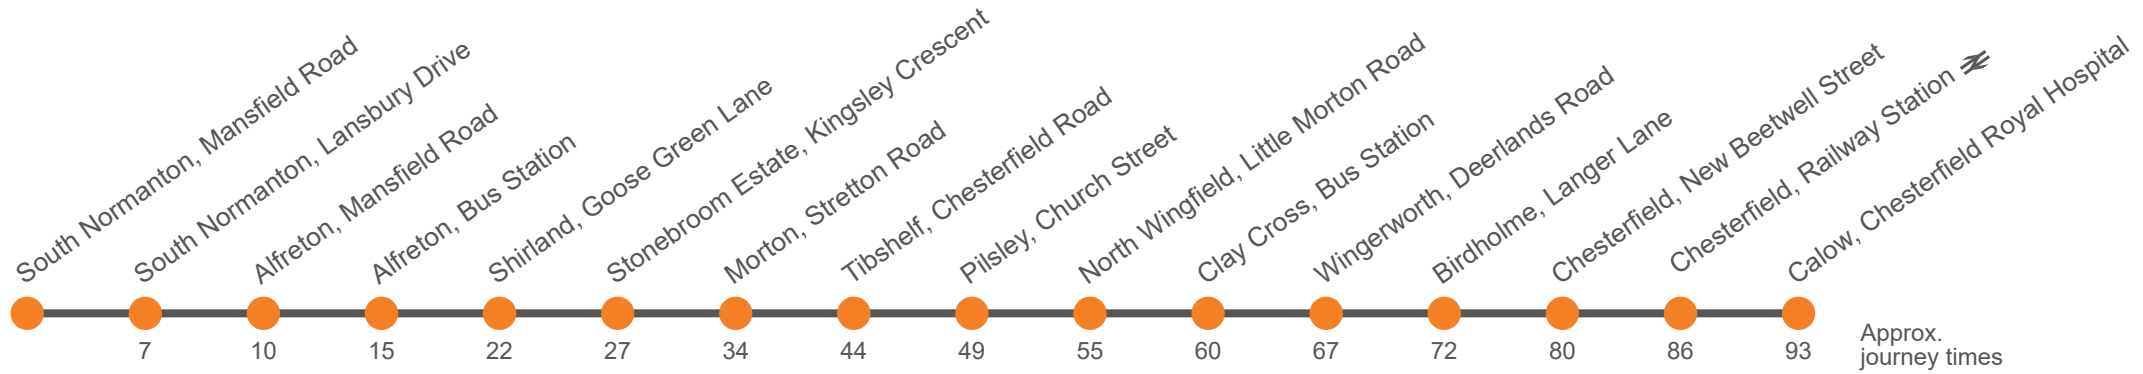

Saturday

East Midlands Designer Outlet	...	...	0810	0915		15		1815	1915	...	...
South Normanton, Lansbury Drive	...	...	0817	0922		22		1822	1922	...	...
Alfreton, Railway Station	...	...	0820	0925		25		1825	1925	...	...
Alfreton, Bus Station Stand 2	0625	0725	0825	0930		30		1830	1930	2030	2230
Shirland, Goose Green Lane	0633	0733	0833	0938		38		1838	1936	2036	2236
Stonebroom Estate, Kingsley Crescent	0638	0738	0838	0943		43		1843	1939	2039	2239
Morton, Stretton Road, Sitwell Villas	0645	0745	0845	0950	Then	50		1850	1944	2044	2244
Tibshelf, White Hart Inn, Chesterfield Road	0655	0755	0855	1000	at	00		1900	1950	2050	2250
Pilsley, Church Street	0701	0801	0901	1005	these	05	until	1905	1955	2055	2255
North Wingfield, Little Morton Rd/Chatsworth Drive	0708	0808	0908	1011	mins	11		1911	2001	2101	2301
Clay Cross Bus Station Stand 5	0714	0814	0914	1016	past	16		1916	2005	2105	2305
Wingerworth, Deerlands Road	0721	0821	0921	1023	the	23		1923	2012	2112	2312
Wingerworth, Allendale Road Shops	0724	0824	0924	1026	hour	26		1926	2014	2114	2314
Birdholme, Langer Lane/Rushen Mount	0727	0827	0927	1029		29		1929	2017	2117	2317
Chesterfield, New Beetwell Street, Stop B5	0737	0837	0937	1037		37		1937	2025	2125	2325
Chesterfield, Railway Station	0743	0843	0943	1043		43		1943	2029	...	...
Calow, Chesterfield Royal Hospital Stop 1	0750	0850	0950	1050		50		1950	2035	...	...