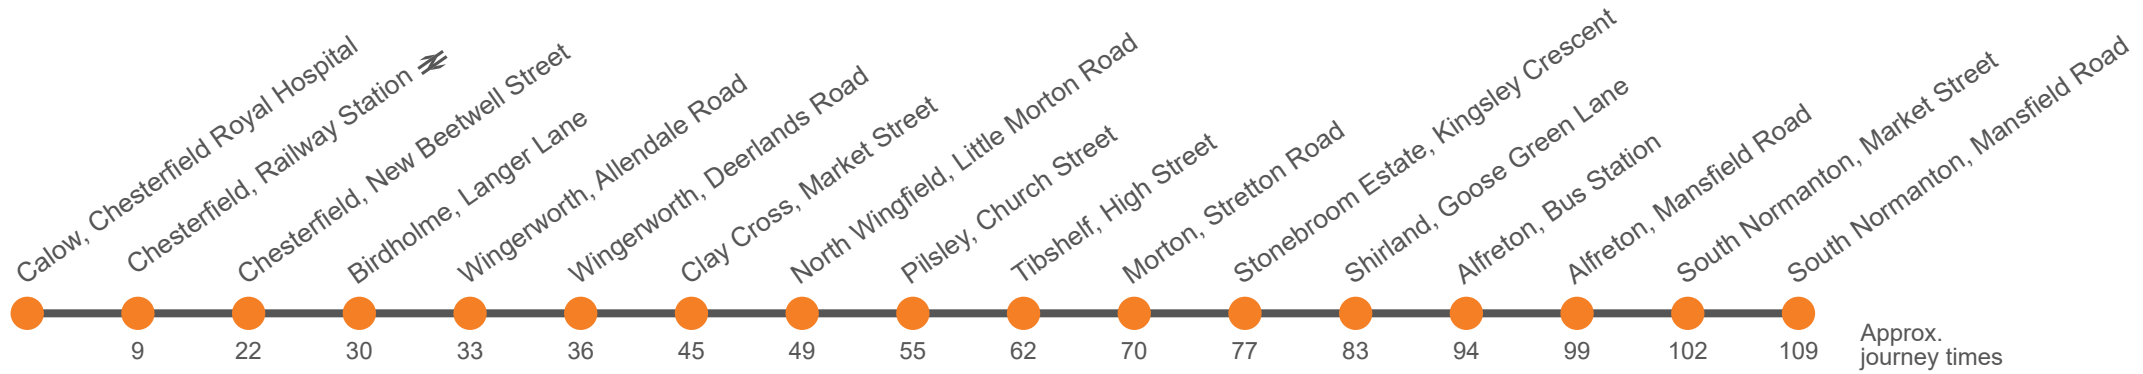

Monday to Friday (continued)

Calow, Chesterfield Royal Hospital Stop 1	2120	...
Chesterfield, Railway Station	2126	...
Chesterfield, New Beetwell Street, Stop B12	2130	2330
Birdholme, Langer Lane/Rushen Mount	2137	2337
Wingerworth, Allendale Road Shops	2140	2340
Wingerworth, Deerlands Road	2142	2342
Clay Cross, Market Street opp New Inn	2149	2349
North Wingfield, Little Morton Rd/Chatsworth Drive	2152	2352
Pilsley, Church Street	2157	2357
Tibshelf, White Hart Inn, High Street	2202	0002
Morton, Stretton Road, Sitwell Villas	2208	0008
Stonebroom Estate, Kingsley Crescent	2213	0013
Shirland, Goose Green Lane	2218	0018
Alfreton, Bus Station Stand 2	2225	0025
Alfreton Railway Station
South Normanton, Market Street
East Midlands Designer Outlet