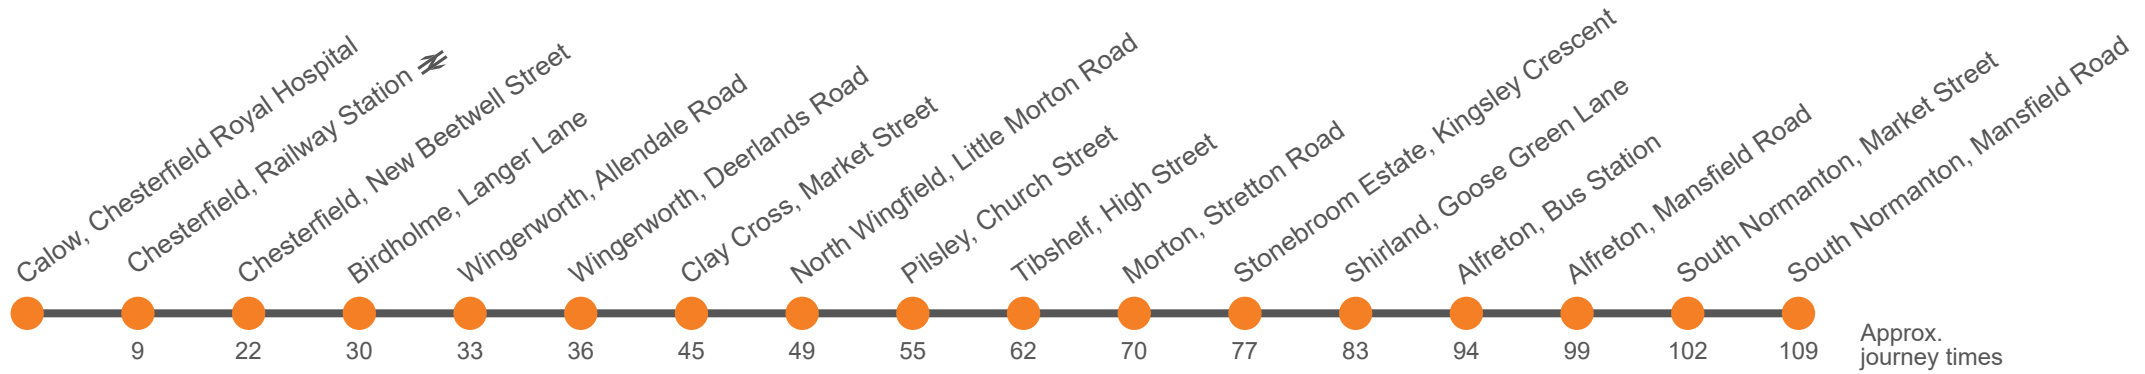

Monday to Friday (continued)

Calow, Chesterfield Royal Hospital Stop 1	2120	...
Chesterfield, Railway Station	2126	...
Chesterfield, New Beetwell Street, Stop B12	2130	2330
Birdholme, Langer Lane/Rushen Mount	2137	2337
Wingerworth, Allendale Road Shops	2140	2340
Wingerworth, Deerlands Road	2142	2342
Clay Cross, Market Street opp New Inn	2149	2349
North Wingfield, Little Morton Rd/Chatsworth Drive	2152	2352
Pilsley, Church Street	2157	2357
Tibshelf, White Hart Inn, High Street	2202	0002
Morton, Stretton Road, Sitwell Villas	2208	0008
Stonebroom Estate, Kingsley Crescent	2213	0013
Shirland, Goose Green Lane	2218	0018
Alfreton, Bus Station Stand 2	2225	0025
Alfreton Railway Station
South Normanton, Market Street
East Midlands Designer Outlet

Saturday (continued)

Calow, Chesterfield Royal Hospital Stop 1	2120	...
Chesterfield, Railway Station	2126	...
Chesterfield, New Beetwell Street, Stop B12	2130	2330
Birdholme, Langer Lane/Rushen Mount	2137	2337
Wingerworth, Allendale Road Shops	2140	2340
Wingerworth, Deerlands Road	2142	2342
Clay Cross, Market Street opp New Inn	2149	2349
North Wingfield, Little Morton Rd/Chatsworth Drive	2152	2352
Pilsley, Church Street	2157	2357
Tibshelf, White Hart Inn, High Street	2202	0002
Morton, Stretton Road, Sitwell Villas	2208	0008
Stonebroom Estate, Kingsley Crescent	2213	0013
Shirland, Goose Green Lane	2218	0018
Alfreton, Bus Station Stand 2	2225	0025
Alfreton Railway Station
South Normanton, Market Street
East Midlands Designer Outlet