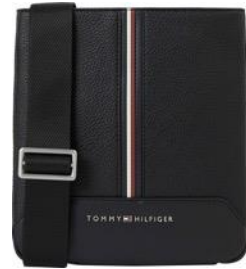

PANTS

SHORTS

FOOTWEAR

BAGS & SMALL ACCESSORIES

ACCESSORIES

**Product Description**  
CENTRAL DOME BACKPACK

**Outlet Price:** 118.90

**Product Description**  
CENTRAL MINI CROSSOVER