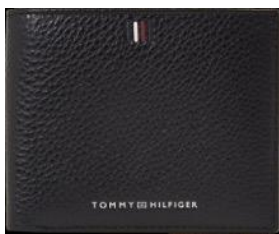

Product Description
CENTRAL CC AND COIN

Outlet Price: 55.90