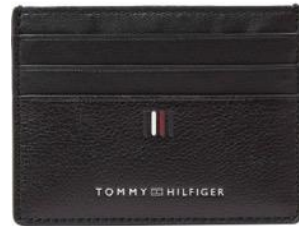

Product Description
CENTRAL CC HOLDER

Outlet Price: 34.90